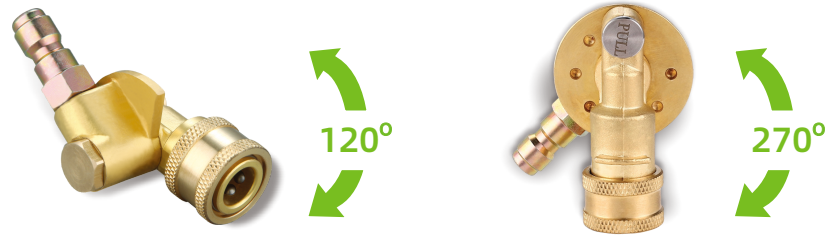

PTCL-120

PTCL-270

1/4" Pivoting Coupler

For hard-to-reach areas with 5 different cleaning angles

Designed for use with pressure washers and offering versatile performance with 5 different cleaning angles to reach hard-to-reach areas.

CODE	PTCL-120	PTCL-270
Max Pressure	3600psi/248bar	3600psi/248bar
Max Temp.	60°C/140°F	60°C/140°F
Inlet/Outlet Fitting	1/4" QD plug, 1/4" QD Socket	1/4" QD plug, 1/4" QD Socket